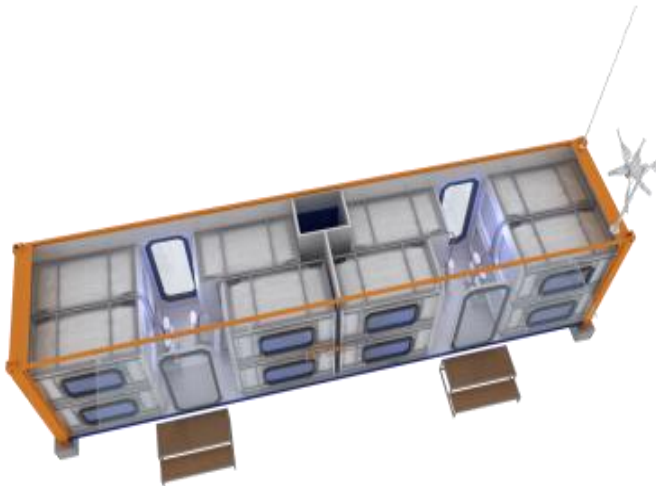

40ft container 2 rooms 16 single capsule beds

Basic information		
Price(USD)	container	
Year	2019	
Model		
External Size Ladder not included	Length(mm)	12192
	Width(mm)	2438
	Height*2(mm)	2896
Capsule Bed Main Frame		Metal
Internal Size	Length(mm)	10635
	Width(mm)	2250
	Height(mm)	2600
AC Air Intake Form		Fan+Air Pipe+ AC
Voltage		90-110V or 200-240V
Safety		
Container Metal Shell	√	
Fire insulation layer	√	
Smart door lock sensor	√	
Hollow sound proof window	√	
Hollow mute door	√	
External Equipment		
Non-slip staircase	√	
Canopy/cabin number sign	√	
External lighting	√	
Strong and weak electric waterproof distribution box	√	
Imitation wood grain lead alloy decorative surface	√	
Double insulated soundproof glass window	√	
soundproof glass door	√	
Sensor light by the door	√	
Internal Equipment		
Fan coil air conditioner	√	
cabinet layer	√	
Ozone disinfecter	√	
16 single capsule beds (8 sets)	√	
Ceiling light	√	
Lights		
Hidden reading light	√	
Bedside lighting spotlight	√	
Color atmosphere light	√