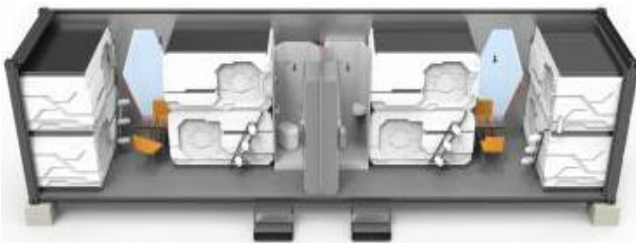

40ft container 2 room 8 capsule bed

Basic information		
Price(USD)	container	
Year	2017	
Model	HW-40-2-8	
External Size Ladder not included	Length(mm)	12192
	Width(mm)	2438
	Height*2(mm)	2896
Capsule Bed Main Frame	Metal	
Internal Size	Length(mm)	11930
	Width(mm)	2250
	Height(mm)	2600
AC Air Intake Form	Fan+Air Pipe+ AC	
Voltage	90-110V or 200-240V	
Safety		
Container Metal Shell	√	
Fire Resistant Heat Preservation Layer	√	
Smart Card Lock	√	
Soundproof Double Layer Glass Window	√	
Soundproof Double Layer Glass Door	√	
External Equipment		
Anti-skid Ladder	√	
Canopy	√	
Outdoor Light	√	
Strong and weak electric waterproof distribution box	√	
Cabin Number Plate	Metal Plate	
Internal Equipment		
Horizontal Single Capsule Bed	√	
Air Fan+ A/C	√	
Water Heater	√	
Integrated Separate Shower + Toilet	√	
Cool Integrated Ceiling Lamp	√	
Curtain	√	
Damp Proof Anti-skid Floor	√	
Seats	√	
Lockers	√	
Lights		
Ceiling Spot light	√	
Floor Night Light	√	
Ceiling Background Light	√