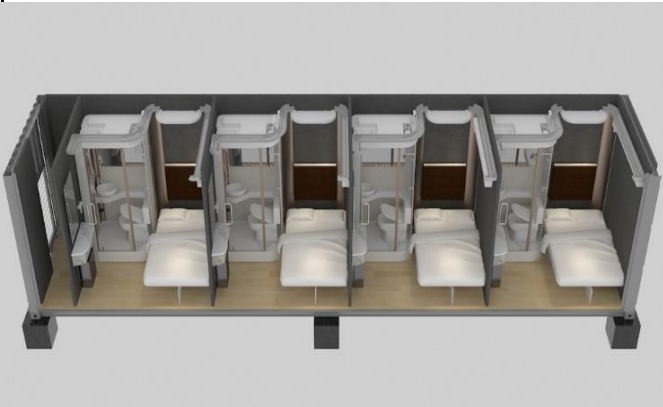

40 foot 4 rooms hotel cabinet

Basic information		
Price(USD)	container	
Year	2019	
Model		
External Size Ladder not included	Length(mm)	12192
	Width(mm)	2438
	Height*2(mm)	2896
Internal Size	Length(mm)	10635
	Width(mm)	2250
	Height(mm)	2600
AC Air Intake Form		Fan+Air Pipe+ AC
Voltage		90-110V or 200-240V
Safety		
Container Metal Shell		√
Fire insulation layer		√
Smart door lock sensor		√
Hollow sound proof window		√
Hollow mute door		√
External Equipment		
Non-slip staircase		√
Canopy/cabin number sign		√
External lighting		√
Strong and weak electric waterproof distribution box		√
Imitation wood grain lead alloy decorative surface		√
Internal Equipment		
Fan coil air conditioner		√
Separate bathroom		√
Four Single beds		√
43 inch TV		√
Hair dryer		√
Infrared sensing night light		√
Lights		
Hidden reading light		√
Bedside lighting spotlight		√
Color atmosphere light		√