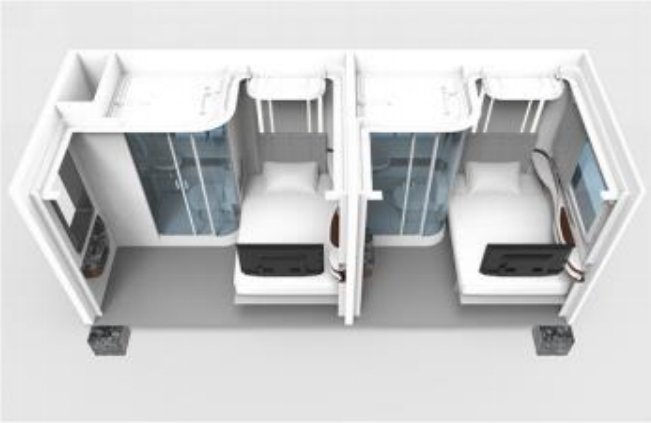

20 foot 2 rooms hotel cabinet

Basic information		
Price(USD)		container
Year		2019
Model		
External Size Ladder not included	Length(mm)	6130
	Width(mm)	2438
	Height*2(mm)	2590
Internal Size	Length(mm)	5830
	Width(mm)	2250
	Height(mm)	2300
AC Air Intake Form		Fan+Air Pipe+ AC
Voltage		90-110V or 200-240V
Safety		
Container Metal Shell		√
Fire insulation layer		√
Smart door lock sensor		√
Hollow sound proof window		√
Hollow mute door		√
External Equipment		
Non-slip staircase		√
Canopy/cabin number sign		√
External lighting		√
Strong and weak electric waterproof distribution box		√
Wooden-like lead alloy decorative surface		√
Internal Equipment		
Fan coil air conditioner		√
Separate bathroom		√
Two single beds		√
Marble floor		√
43 inch TV		√
Hair dryer		√
Infrared sensing night light		√
Lights		
Hidden reading light		√
Bedside lighting spotlight		√
Color atmosphere light		√