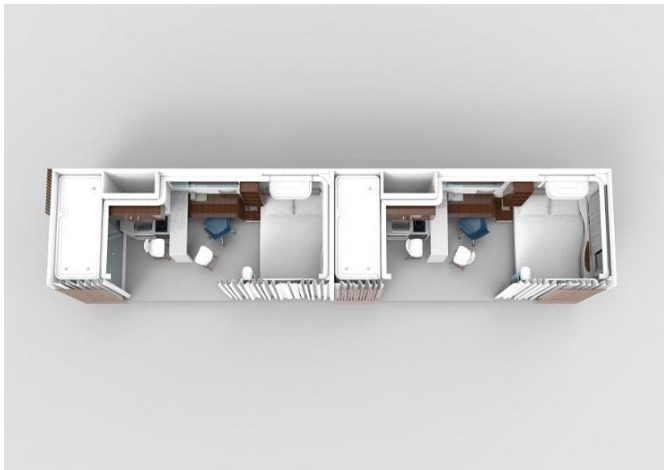

40 foot 2 rooms hotel cabinet

Basic information		
Price(USD)	container	
Year	2018	
Model		
External Size Ladder not included	Length(mm)	12192
	Width(mm)	2438
	Height*2(mm)	2896
Internal Size	Length(mm)	11625
	Width(mm)	2250
	Height(mm)	2600
AC Air Intake Form		Fan+Air Pipe+ AC
Voltage		90-110V or 200-240V
Safety		
Container Metal Shell		√
Fire insulation layer Heat Preservation Layer		√
Smart door lock sensor		√
Hollow mute door		√
Howlow sound proof window		√
External Equipment		
Non-slip staircase		√
Canopy/cabin number sign		√
External lighting		√
Imitation wood grain lead alloy decorative surface		√
Strong and weak electric waterproof distribution box		√
Internal Equipment		
Fan coil air conditioner		√
Separate bathroom		√
Two double beds		√
Small refrigerator		√
Hair dryer		√
43 inch TV		√
Induction cooker		√
Hair dryer		√
Infrared sensing night light		√
Lights		
Hidden reading light		√
Bedside lighting spotlight		√
Color atmosphere light		√