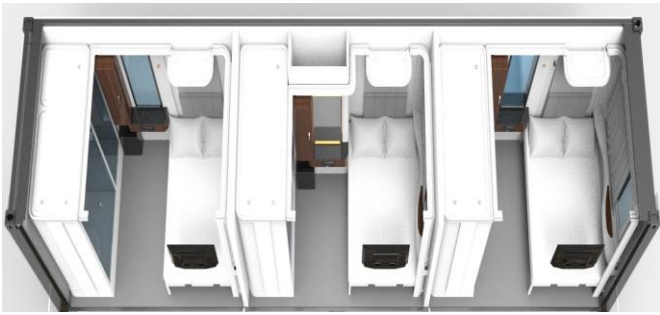

40 foot 3 rooms hotel cabinet

Basic information		
Price(USD)	container	
Year	2019	
Model		
External Size Ladder not included	Length(mm)	12192
	Width(mm)	2438
	Height*2(mm)	2896
Internal Size	Length(mm)	11930
	Width(mm)	2250
	Height(mm)	2600
AC Air Intake Form		Fan+Air Pipe+ AC
Voltage		90-110V or 200-240V
Safety		
Container Metal Shell		√
Fire insulation layer		√
Smart door lock sensor		√
Hollow sound proof window		√
Hollow mute door		√
External Equipment		
Non-slip staircase		√
Canopy/cabin number sign		√
External lighting		√
Strong and weak electric waterproof distribution box		√
Imitation wood grain lead alloy decorative surface		√
Internal Equipment		
Fan coil air conditioner		√
Separate bathroom		√
Three double beds		√
Small refrigerator		√
Hair dryer		√
43 inch TV		√
Infrared sensing night light		√
Lights		
Hidden reading light		√
Bedside lighting spotlight		√
Color atmosphere light		√